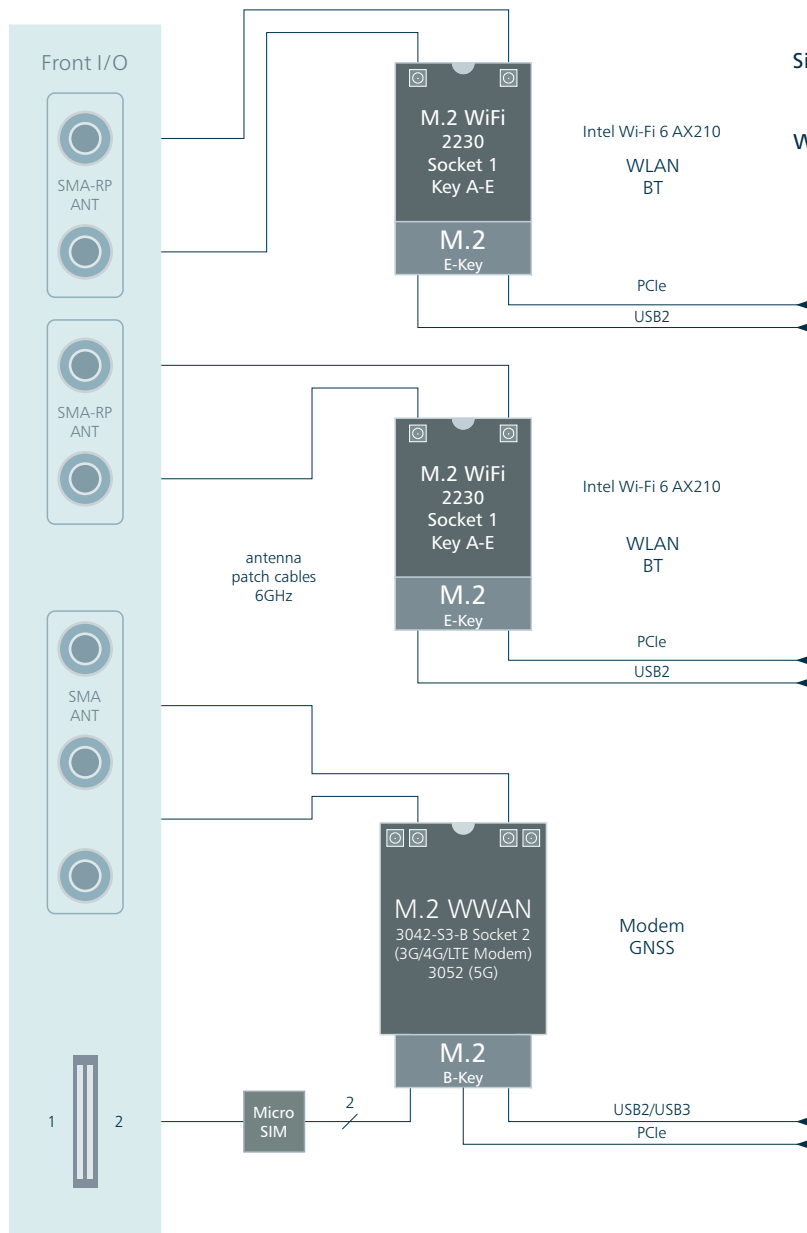

© EKF
ekf.com

NVIDIA®
Jetson
Xavier™ NX

Simplified Block Diagram
AC100
NVIDIA Jetson Xavier NX
SoM Carrier Card
Master

Sheet 3

M12-A
power connector
pins 2 & 4

Sheet 2

Embedded Blue®

Simplified Block Diagram
AC102
 NVIDIA Jetson Xavier NX
 Wireless Mezzanine Card