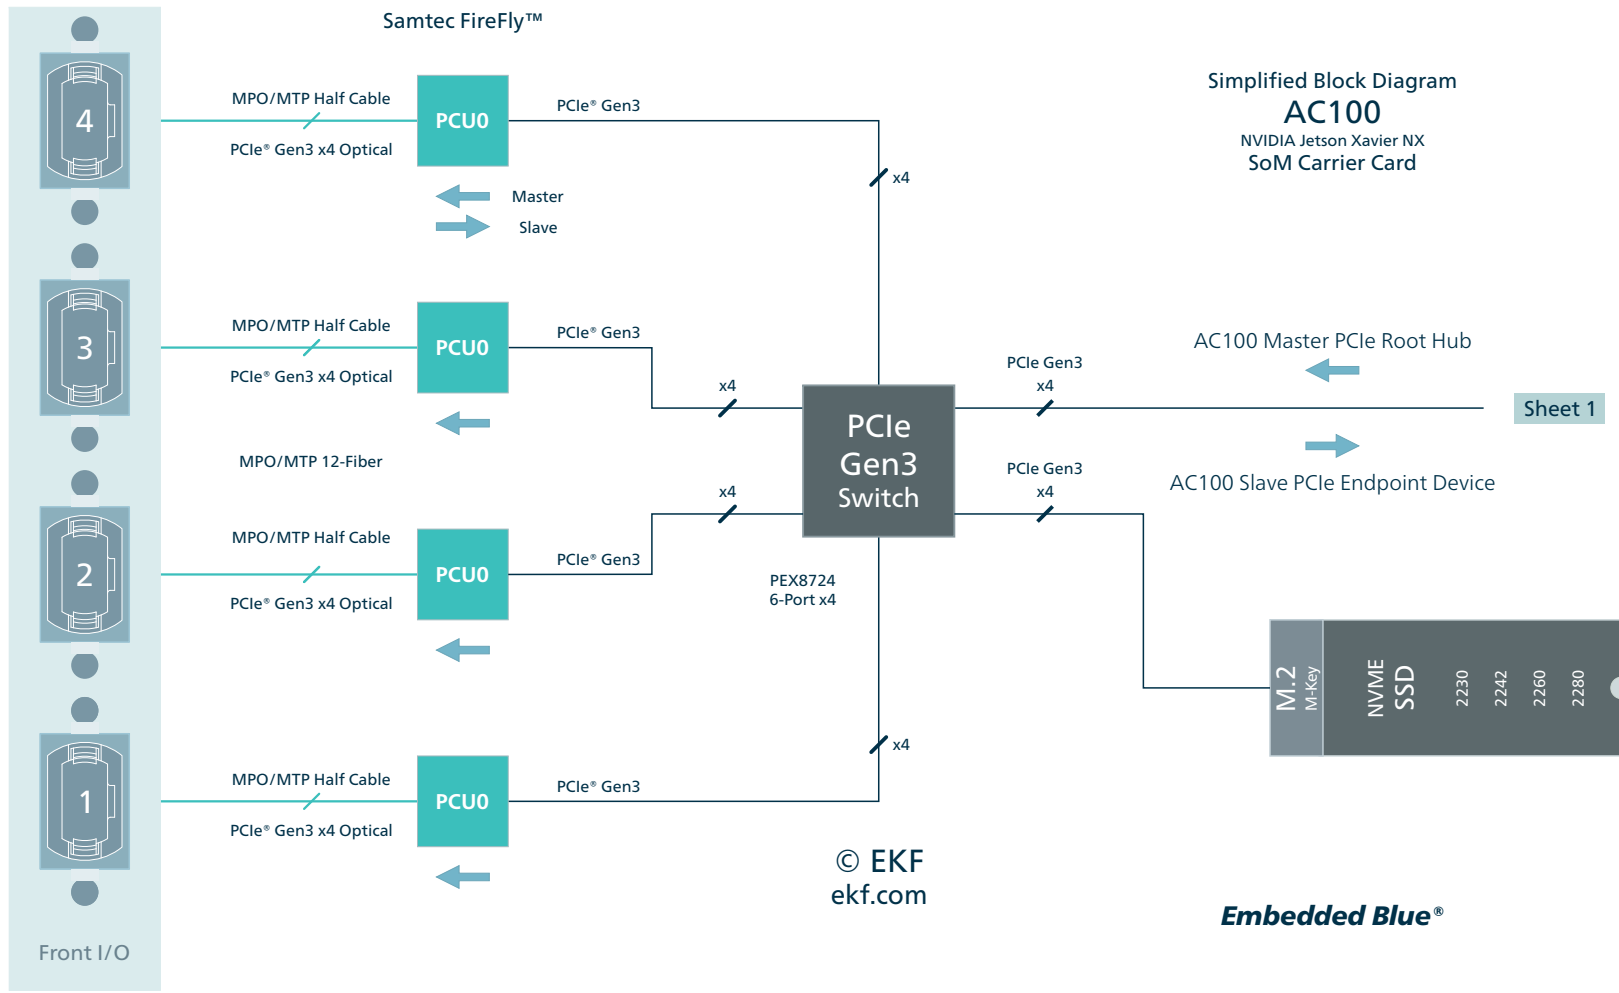

© EKF
ekf.com

NVIDIA®
Jetson
Xavier™ NX

Simplified Block Diagram
AC100
NVIDIA Jetson Xavier NX
SoM Carrier Card
Master

Sheet 3

M12-A
power connector
pins 2 & 4

Sheet 2

Embedded Blue®

Simplified Block Diagram
AC102
 NVIDIA Jetson Xavier NX
 Wireless Mezzanine Card