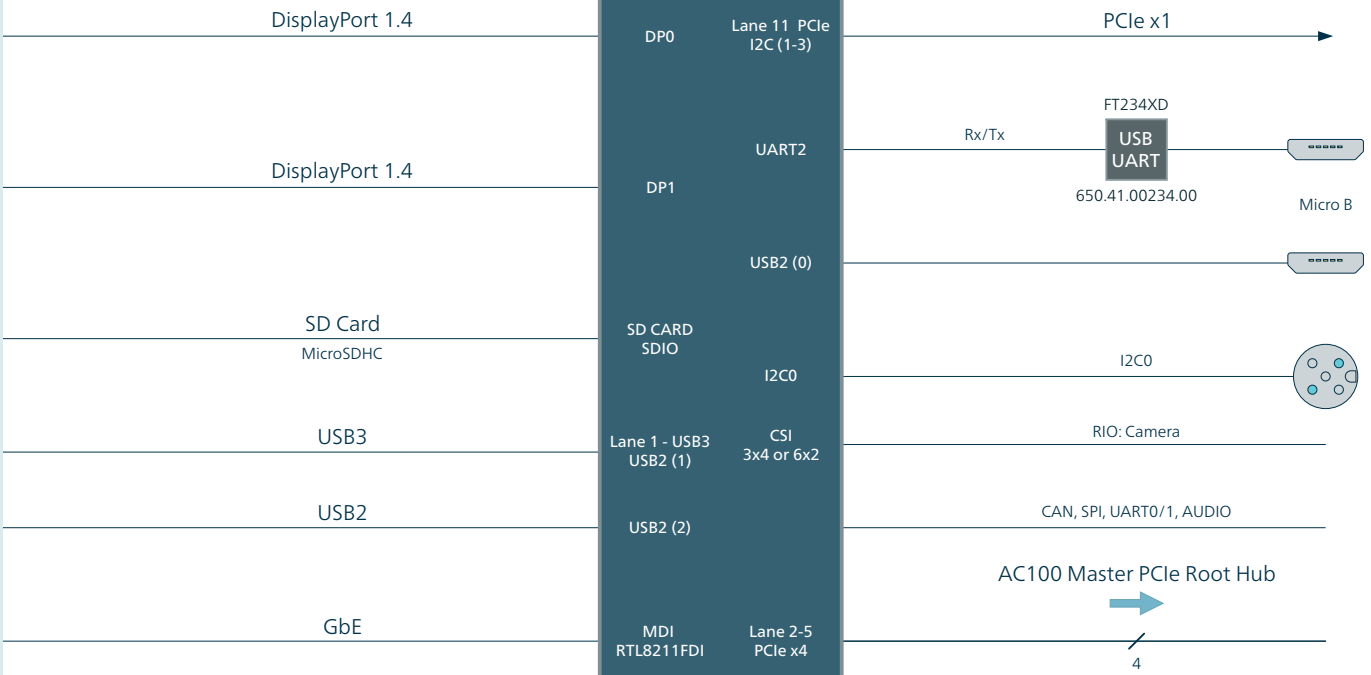

© EKF
ekf.com

NVIDIA®
Jetson
Xavier™ NX

Simplified Block Diagram
AC100
NVIDIA Jetson Xavier NX
SoM Carrier Card
Master

Sheet 3

M12-A
power connector
pins 2 & 4

Sheet 2

Embedded Blue®

Simplified Block Diagram
AC102
 NVIDIA Jetson Xavier NX
 Wireless Mezzanine Card